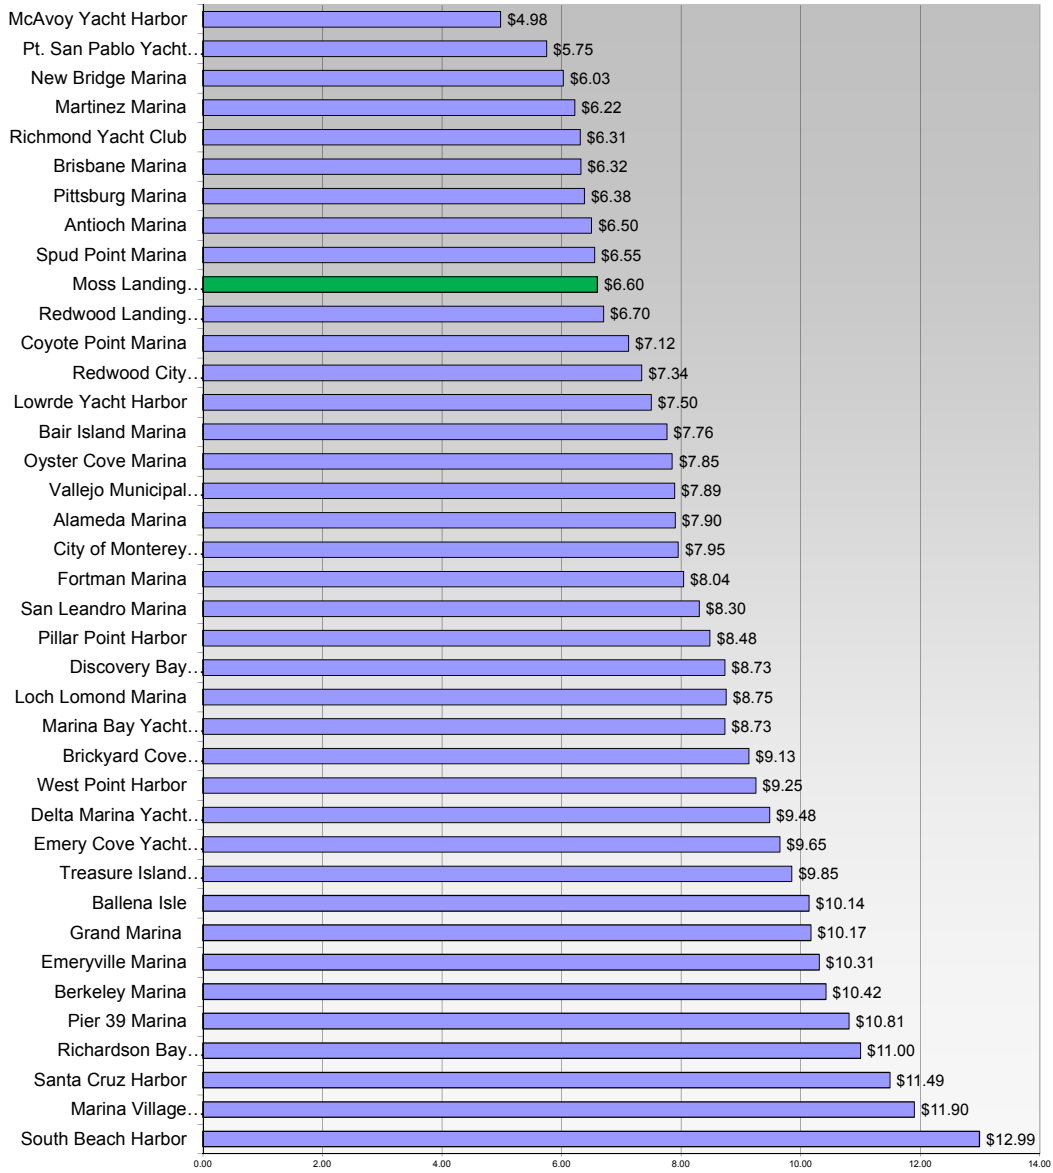

Coyote Point Marina Survey of San Francisco Bay Area Marina Berth Rates March 2013

Antioch MaPittsburg N Brisbane M Richmond ' Martinez M New BridgePt. San Pal McAvoy Yacht Harbor

\$6.50 \$6.38 \$6.32 \$6.31 \$6.22 \$6.03 \$5.75 \$4.98